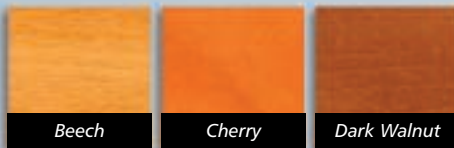

Continental bar and coffee shop system

Wood, granite, composite stone and coloured lacquer finishes

Wood veneer finishes. Decoration C, J, K, L, M, O

Granite worktop designs. Decoration J, K, L, M, O

Composite stone designs. Decoration J, K, L, M, O