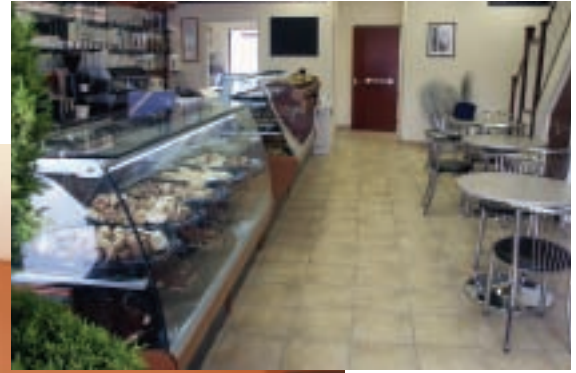

It creates the perfect environment for sandwich and coffee shops, wine bars and restaurants.

The system comprises refrigerated and ambient glass fronted display cases. These are combined with a sophisticated selection of bar and counter units, including corner modules, worktops and plinths, to form a complete display scheme.

Decoration C

Decoration C is the ultimate system of bars and display counters for today's most fashionable restaurants and café bars. It includes stylish wood, sleek and hard wearing stainless steel worktops and vibrant coloured lacquer finishes. Together with our versatile back bar and shelving systems, you can easily customise your individual scheme to suit your corporate image.

Decoration K

The Decoration K system in use at Townsend Place, an upmarket café bar in Kingswinford, West Midlands

Decoration K is a simple yet stunning design, with plain wooden panels in a choice of 3 wood finishes, granite worktops with matching plinths and anodised aluminium decorative rails. You can select from a wide variety of shelving modules and back bar storage units to create both a practical and superior scheme.