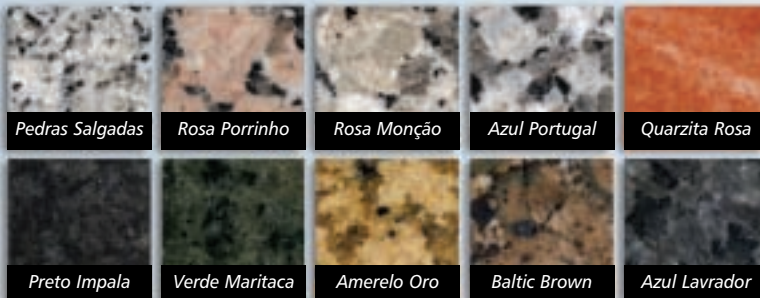

Continental bar and coffee shop system

Wood, granite, composite stone and coloured lacquer finishes

Wood veneer finishes. Decoration C, J, K, L, M, O

Granite worktop designs. Decoration J, K, L, M, O

Composite stone designs. Decoration J, K, L, M, O