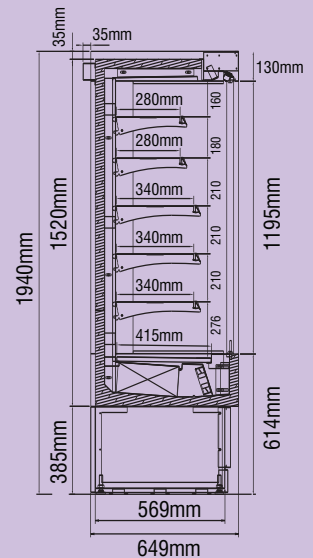

Orion Stainless steel wall case

Features

- Temperature range 0°C/+4°C
- Only 649mm deep
- Stainless steel finish
- 5 adjustable shelves
- Mirror sides
- Horizontal and vertical illumination

Orion stainless steel wall cabinet

Model	Description	Display area m ² (sq. ft.)	Height mm (ins)	Width mm (ins)	Depth mm (ins)	Temp range °C	Adjustable shelves	Gross wt. kg	Net wt. kg	Price £
ORI1000	Stainless steel	1.58 (17.0)	1940 (76.5)	1040 (41.0)	649 (25.6)	0/+4	4	227	155	2403
ORI1300	Stainless steel	2.06 (22.17)	1940 (76.5)	1350 (53.2)	649 (25.6)	0/+4	4	270	200	2692
ORI2000	Stainless steel	3.17 (34.11)	1940 (76.5)	1975 (77.8)	649 (25.6)	0/+4	4	377	302	3667