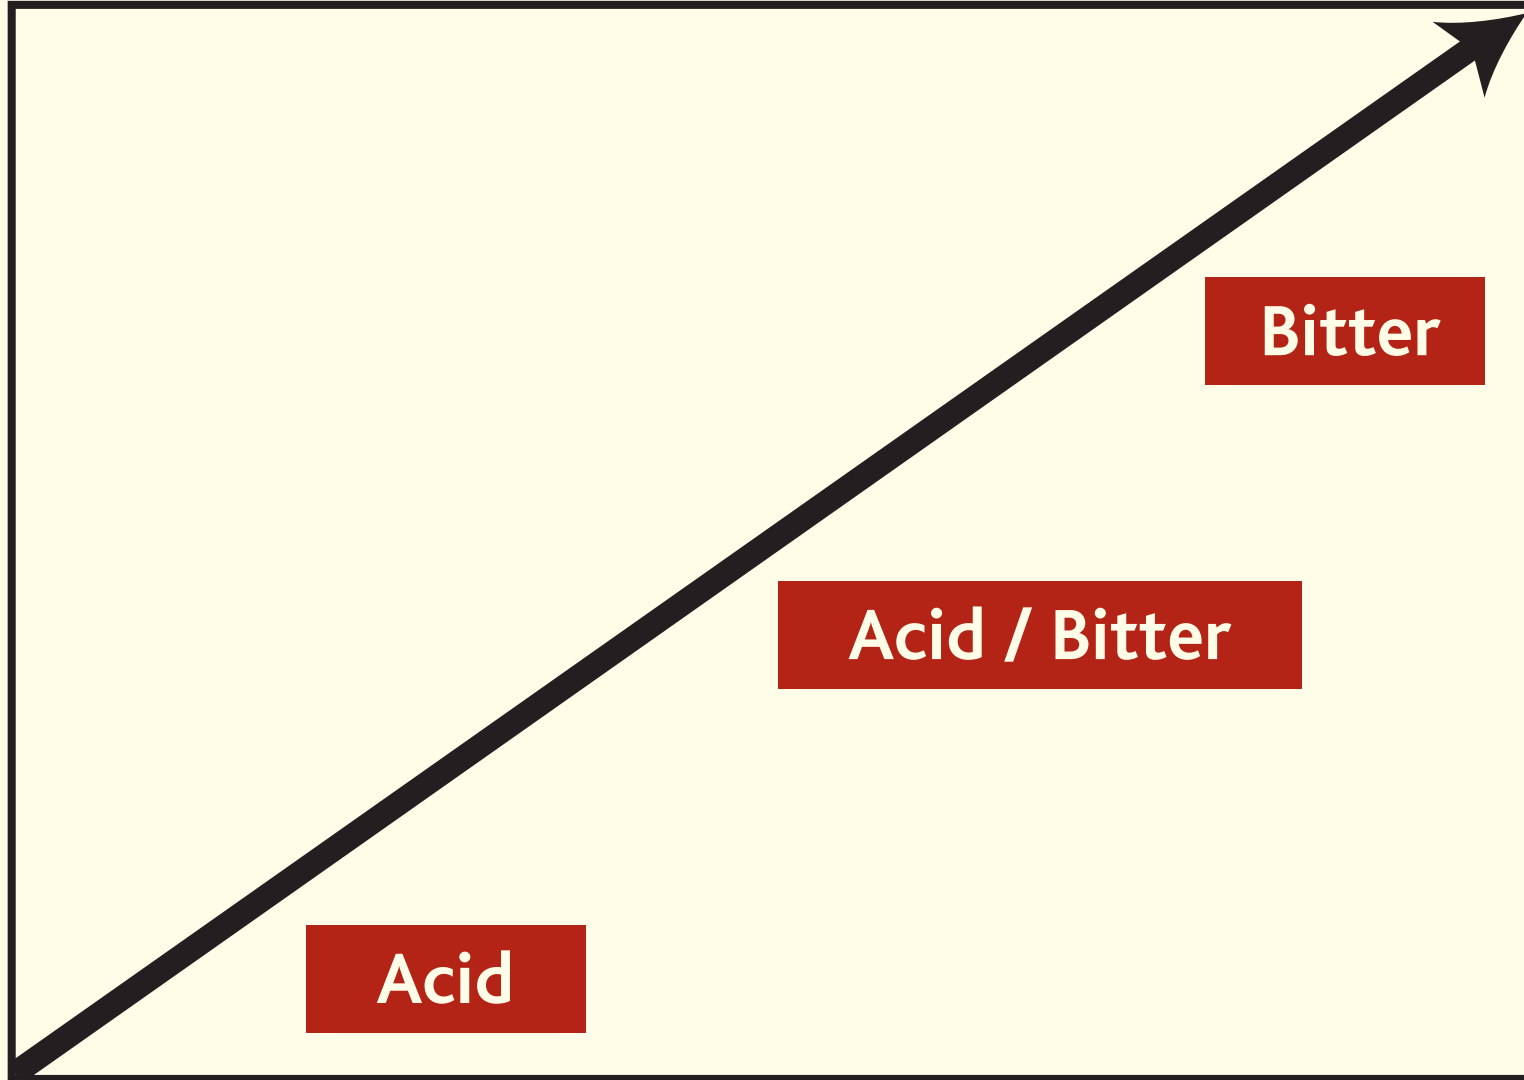

The Café of Choice™

THE EFFECT OF ROASTING ON TASTE

Dark

Med

Light

Coffee Taste